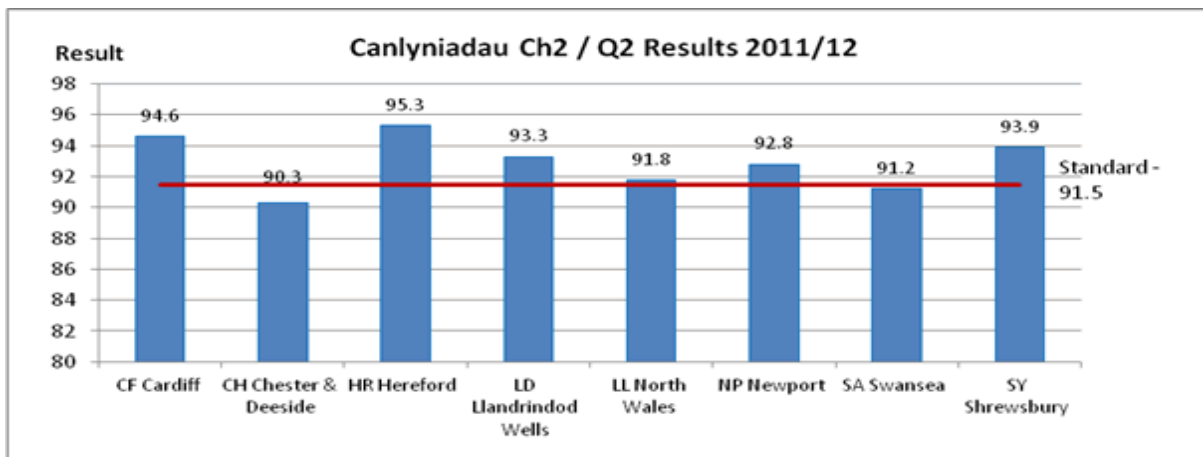

### Royal Mail delivery targets 2011-12

Royal Mail met six out of eight first class stamped and metered delivery targets in postcodes in Wales during the second quarter of the year. There was a marked improvement on performance since the last quarter, with both the NP and LD areas exceeding their targets. Although this is very encouraging to see, it is important that this trend continues in the next quarter.

Chester and Deeside (CH) was the worst performing area, followed by Swansea (SA) both of which falling under target. As there have been recent modernisation changes in these areas, this is the likely reason. We would again emphasise that any disruption due to modernisation should be short term and minimal and expect to see improvement in the next quarter.